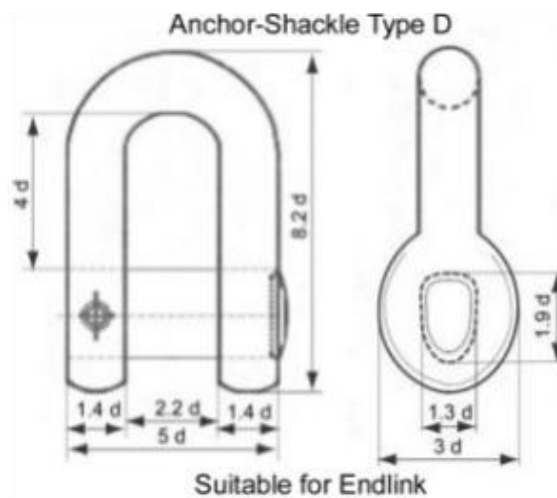

SWIVEL – FORERUNNER

d = normal chain diameter