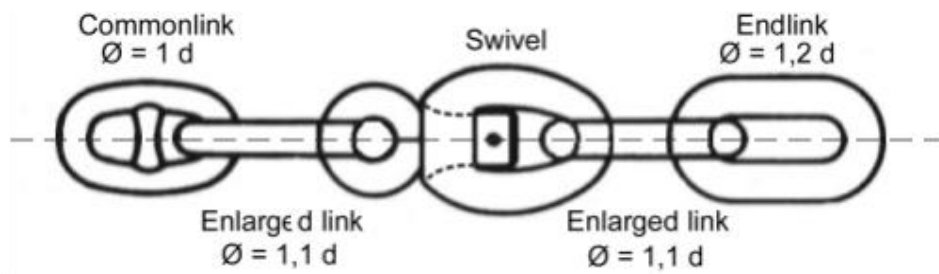

SWIVEL – FORERUNNER

d = normal chain diameter