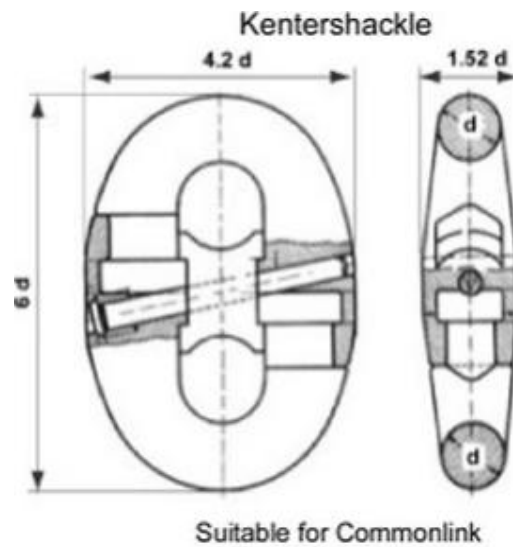

SWIVEL – FORERUNNER

d = normal chain diameter